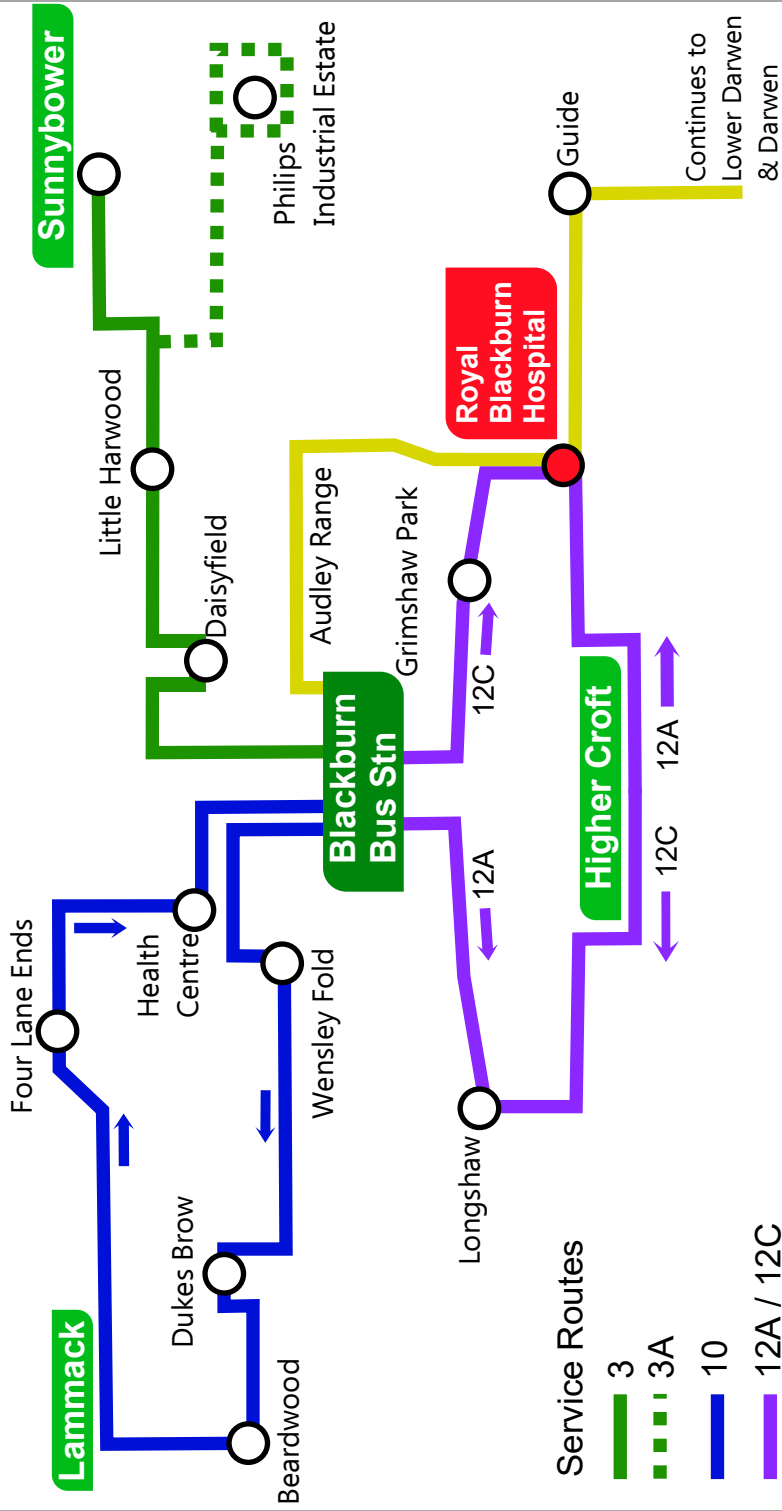

Bus Times

TT01 Blackburn Local Services

Effective 5th October 2020

- 3..... Blackburn - Little Harwood - Sunnybower
- 3A..... Blackburn - Little Harwood - Philips Road
- 10. Blackburn - Wensley Fold - Beardwood - Lammack
- 12A/12C..... Blackburn - Highercroft Circular (via RBH*)
- 33 Darwen - Lwr Darwen - RBH - Audley - Blackburn

**RBH = Royal Blackburn Hospital*

CONNECT
www.bwdconnect.org.uk

Service Routes

- █ 3
- - - 3A
- █ 10
- █ 12A / 12C
- █ 33

Philips Industrial Estate

via Little Harwood

3A

Sunnybower