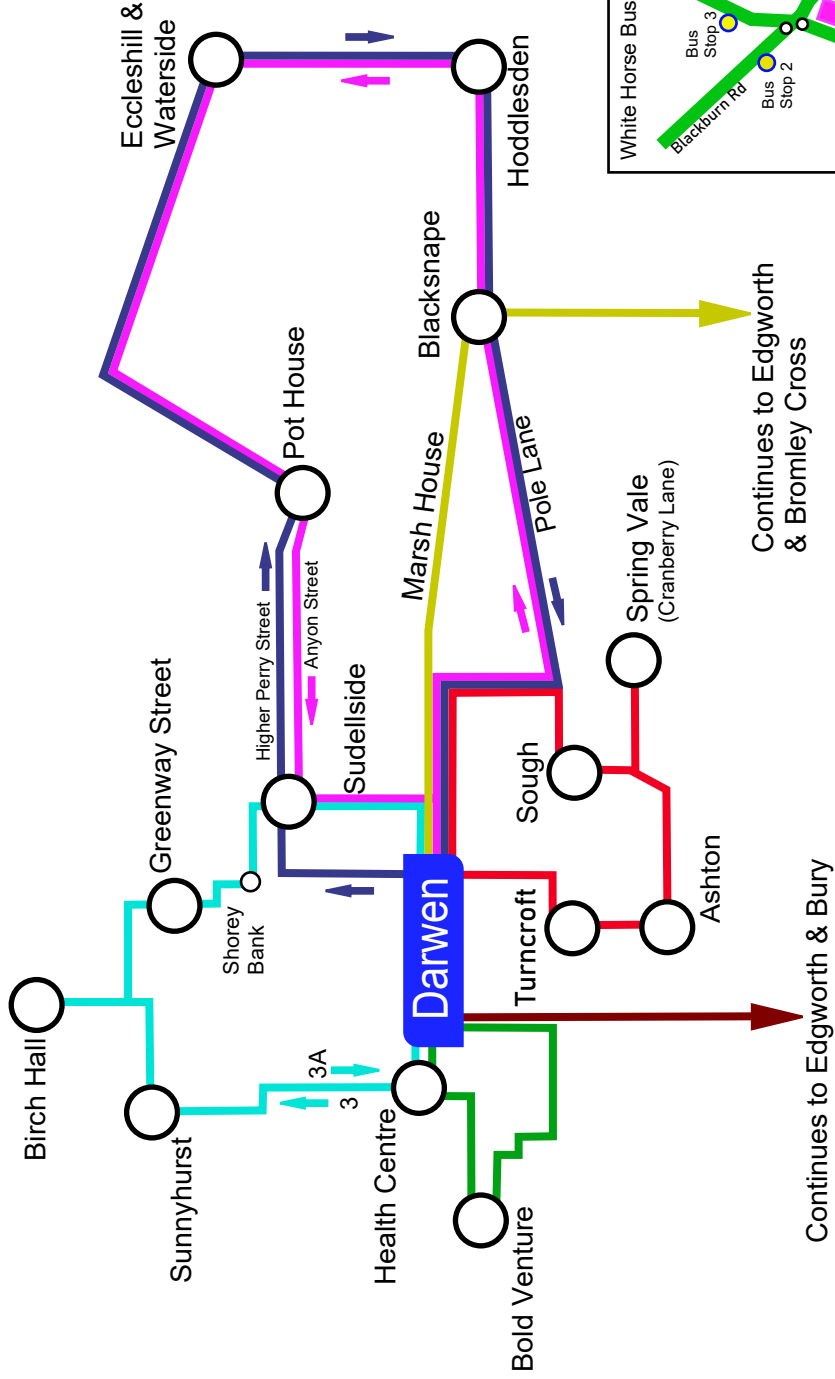

Bus Times

TT02 Darwen & Rural Services

Effective 30th November 2020

TA01..... Darwen - Edgworth - Bromley Cross

TA02..... Darwen - Edgworth - Bury

TA03*/03A*Darwen - Sunnyhurst - Birch Hall

TA05* Pot House - Hoddlesden Circular

TA06* Darwen - Bold Venture - Health Centre

TA07* Hoddlesden - Pot House Circular

TA08* Marsh House - Spring Vale - Ashton

** Serves Darwen Health Centre*

For service 33, please see leaflet TT01

traveline
public transport info

CONNECT

www.bwdconnect.org.uk

The Darwen Network

- TA 1
- TA 2
- TA 3/3A
- TA 5
- TA 6
- TA 7
- TA 8

Bromley Cross - Lea Gate

via Marsh House - Blacksnape - Edgworth - Crowthorn

TA01

Monday, Tuesday, Thursday (Ex Bank Holidays)