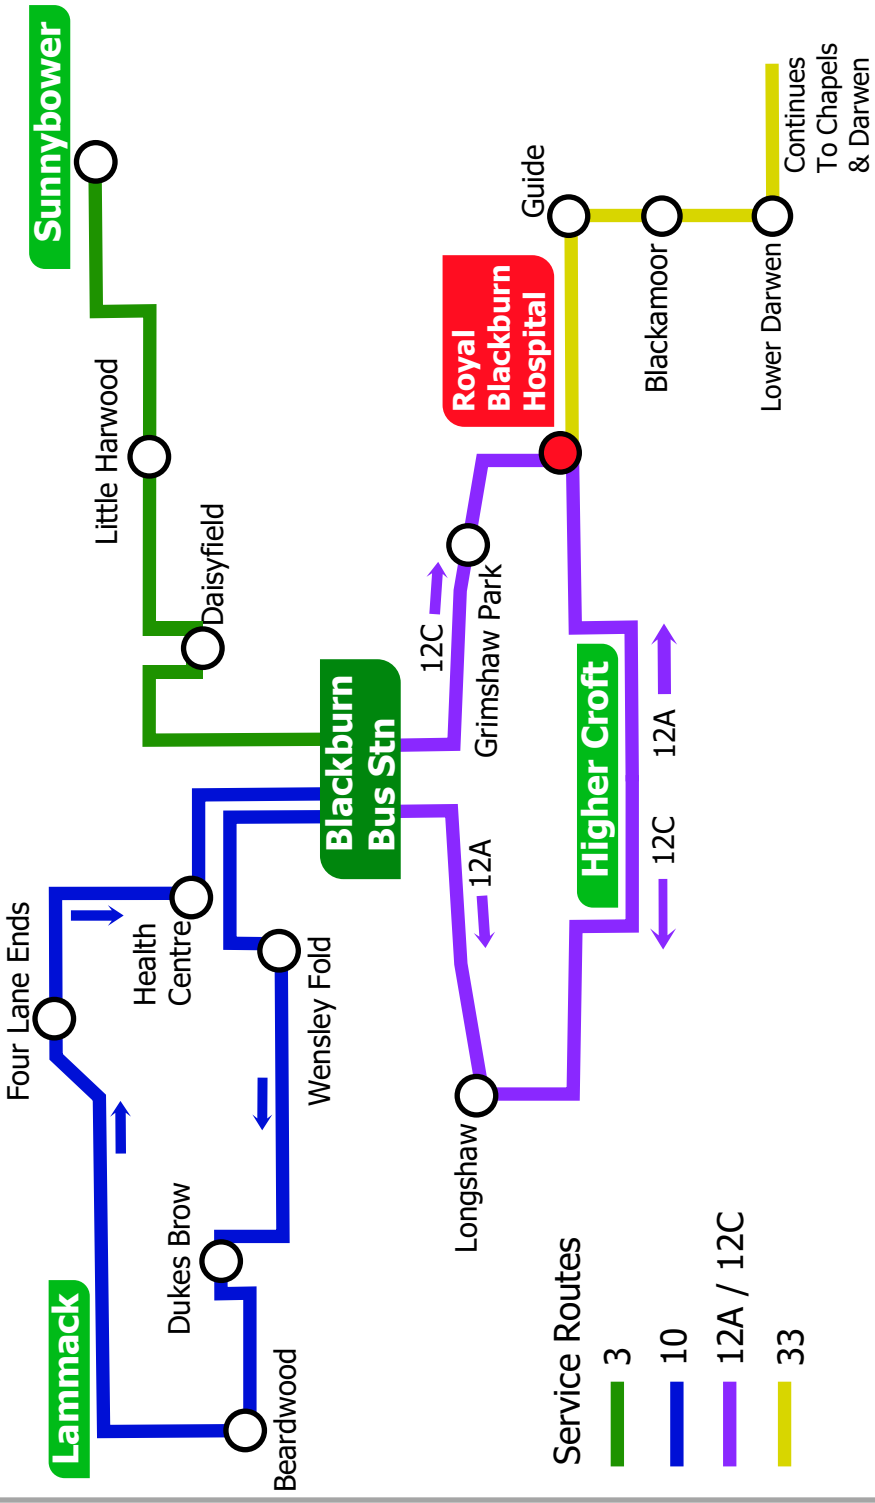

BUS TIMES

Effective 29th December 2021

TT01 Blackburn Local Services

- 3..... Blackburn - Little Harwood - Sunnybower
- 10..... Blackburn - Wensley Fold - Beardwood - Lammack
- 12A/12C..... Blackburn - Highercroft Circular (via RBH*)
- 33..... RBH* - Guide - Lower Darwen - Chapels - Darwen

**RBH = Royal Blackburn Hospital*

BLACKBURN WITH DARWEN

CONNECT

www.bwdconnect.org.uk

Sunnybower via Little Harwood

3

Monday to Friday (Ex Bank Holidays)

Notes: