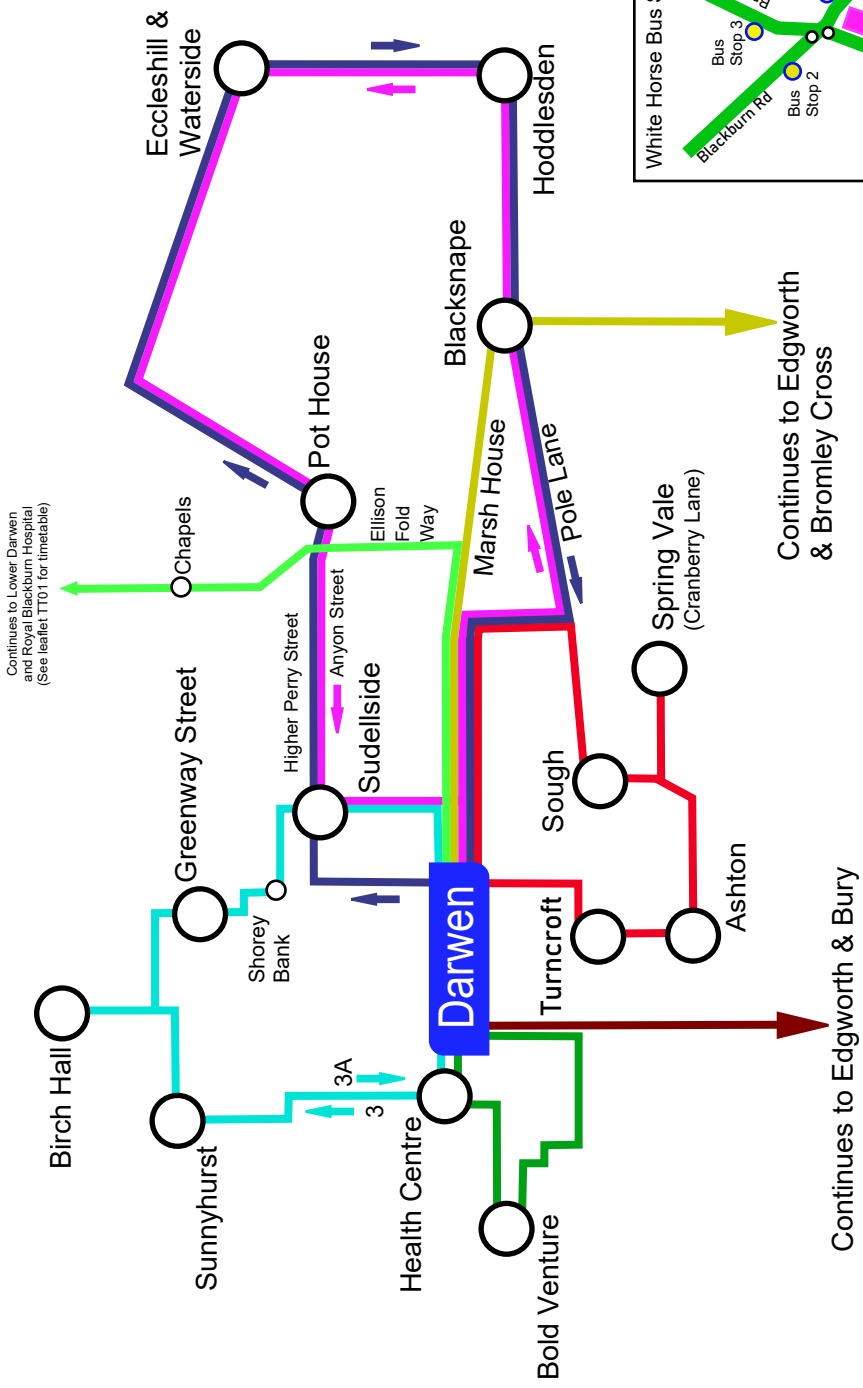

BUS TIMES

TT02

Effective : 29th January 2024

Darwen & Rural Services

- 33..... Darwen - Chapels - Lower Darwen - Guide
- Shadsworth Ind Est - RBH - Blackburn
- TA1..... Darwen - Edgworth - Bromley Cross
- TA2..... Darwen - Edgworth - Bury
- TA3*/3A*Darwen - Sunnyhurst - Birch Hall
- TA5* Pot House - Hoddlesden Circular
- TA6* Darwen - Bold Venture - Health Centre
- TA7* Hoddlesden - Pot House Circular
- TA8* Marsh House - Spring Vale - Ashton

* Serves Darwen Health Centre

BLACKBURN WITH DARWEN

CONNECT

www.bwdconnect.org.uk

The Darwen Network

- TA 1
- TA 2
- TA 3/3A
- TA 5
- TA 6
- TA 7
- TA 8
- 33

For guidance only - Not to scale

Bromley Cross - Lea Gate

via Marsh House - Blacksnape - Edgworth - Crowthorn

TA1

Monday, Tuesday & Thursday (Ex Bank Holidays)

Notes:	MTTh	MTTh	MTTh	MTTh	MTTh
Notes:	NBH	NBH	NBH	NBH	NBH
Operator Code:	TASL	TASL	TASL	TASL	TASL
Darwen Bus Station [4]	0930	--	1225	--	1430
Blacksnape	0938	--	1230	--	1438
Crown & Thistle	0940	--	1230	--	1440
Crowthorn		1040		1320	
The White Horse (Demand) [4]			1234		
Meadowcroft Farm (Demand)			1235		
The White Horse [1]	0945	1045	1240	1325	1445
Chapelton, High Street	0950	1050	1244	1330	1450
Bromley Cross Station	0955	1055	1248	1335	1455
Oakes Lane, Canon Slade (Demand)	1000	1100	1251	1340	1500
Harwood Lee, Shopping Centre	1005	1105	1255	1345	1505