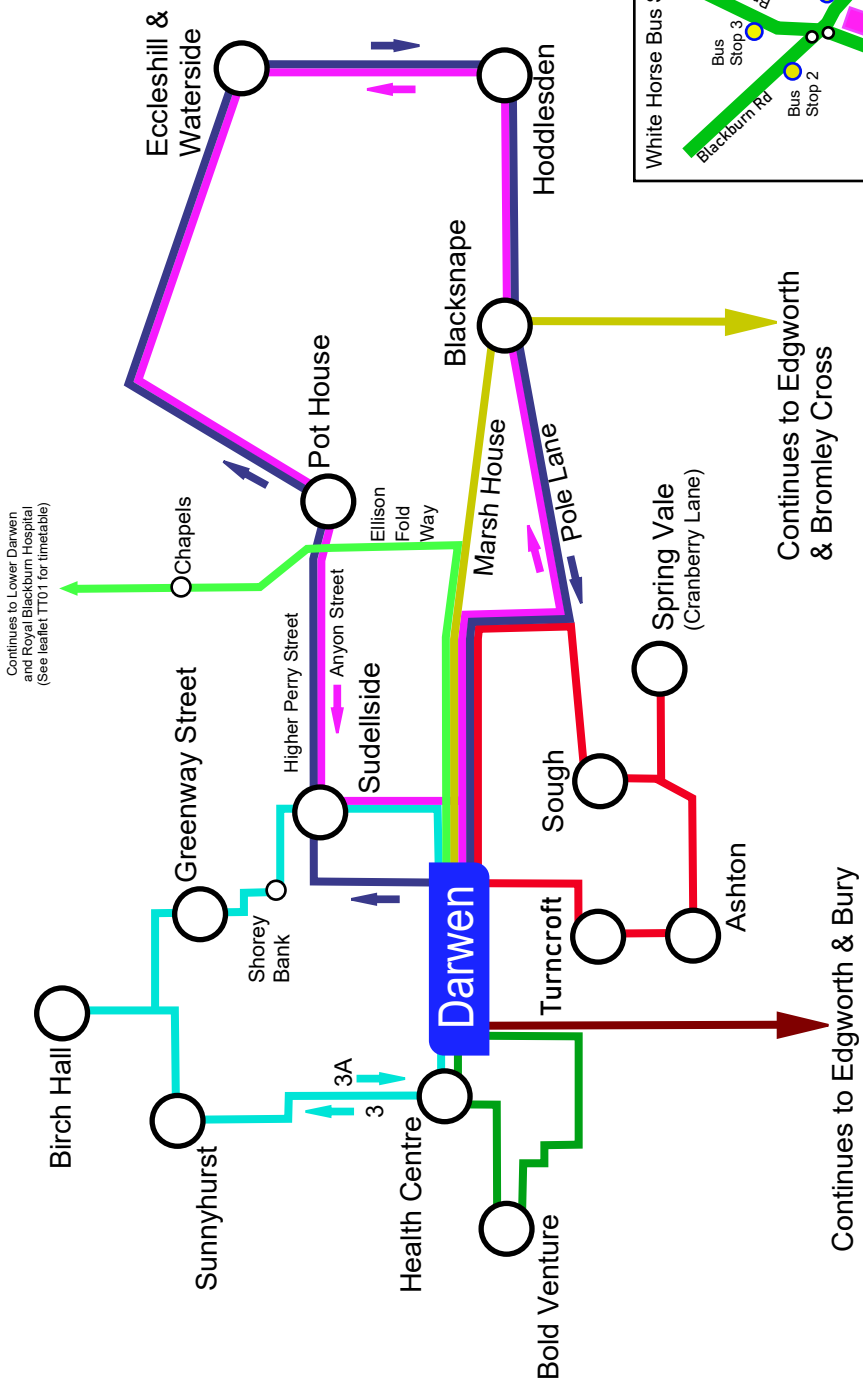

The Darwen Network

- TA 1
- TA 2
- TA 3/3A
- TA 5
- TA 6
- TA 7
- TA 8
- 33

For guidance only - Not to scale