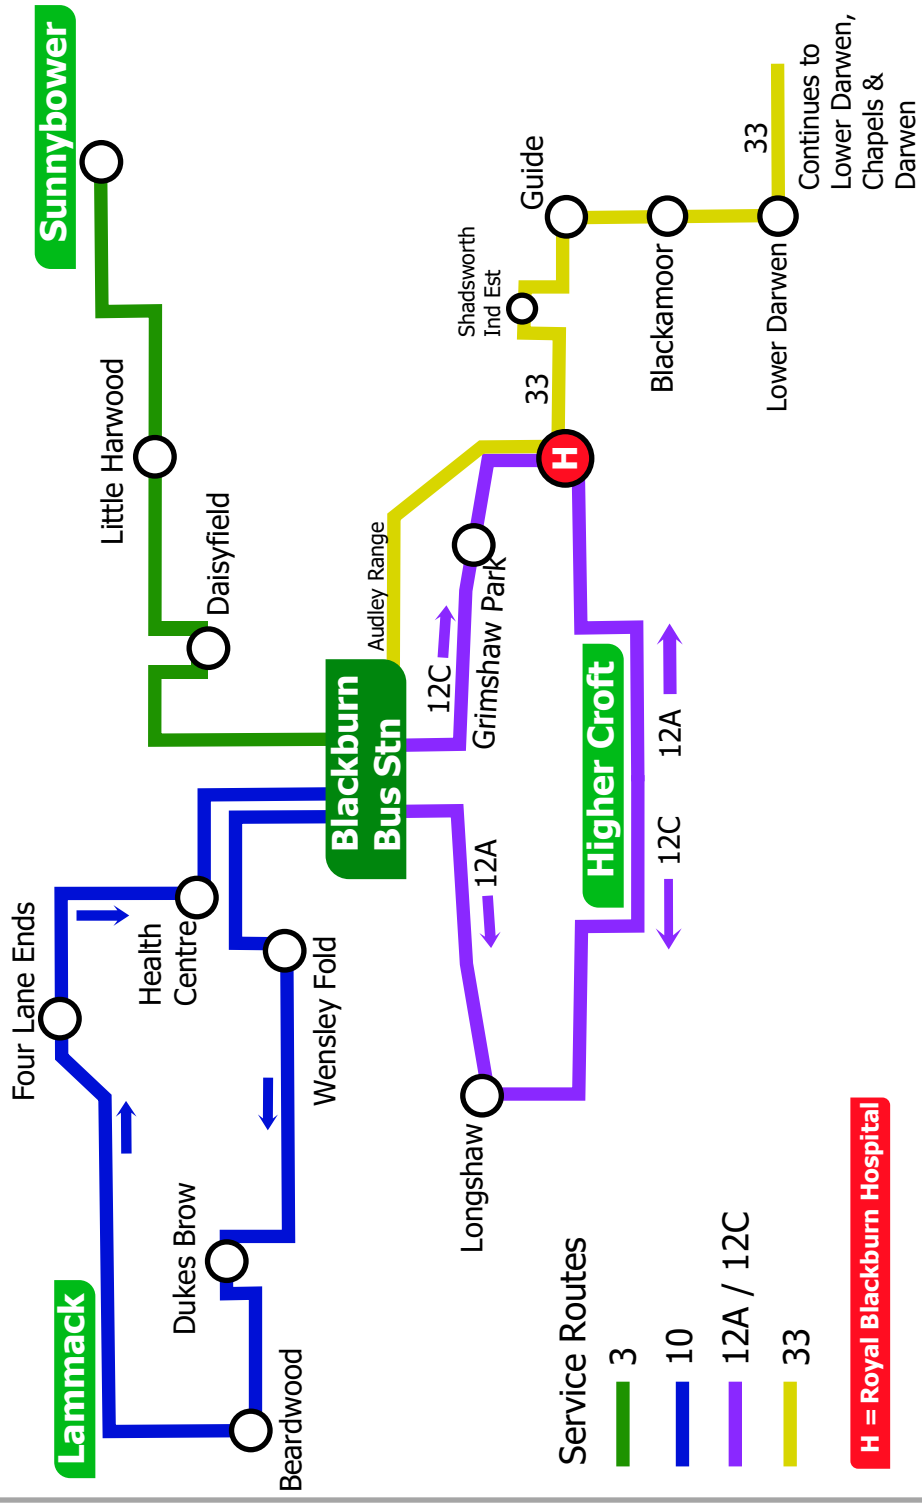

For guidance only | Not to scale