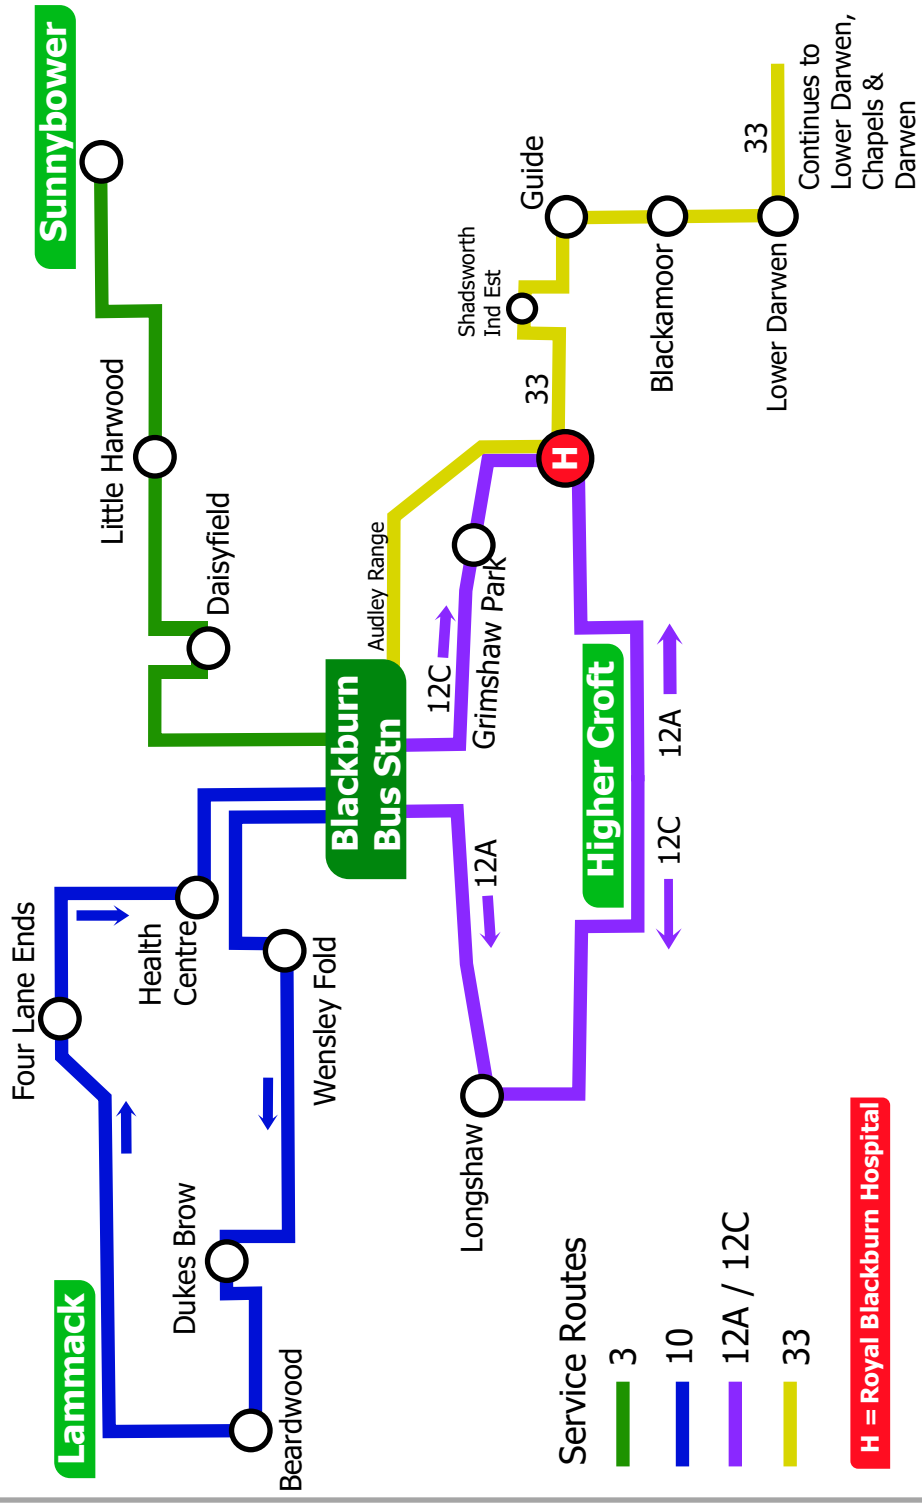

# BUS TIMES

TT01

Effective : 1<sup>st</sup> April 2025

Blackburn Local Services

- 3..... Blackburn - Little Harwood - Sunnybower
- 10..... Blackburn - Wensley Fold - Beardwood - Lammack
- 12A/12C... Blackburn - Higher Croft Circular (via RBH )
- 33..... Blackburn - RBH\* - Shadsworth Ind Est - Guide - Lower Darwen - Chapels - Darwen
- M9..... Blackburn - St Philips - Griffin Circular
- M10.....1 Blackburn - Openshaw - Warrenside Close
- M11..... Blackburn - Albion Court - Tockholes - Belmont
- HS1..... Blackburn - RBH\* - Burnley - BGH\* (Shuttle Bus)

\* RBH =Royal Blackburn Hospital | BGH = Bunely General Hospital

BLACKBURN WITH DARWEN

CONNECT

[www.bwdconnect.org.uk](http://www.bwdconnect.org.uk)

Service Routes

- █ 3
- █ 10
- █ 12A / 12C
- █ 33

**H = Royal Blackburn Hospital**