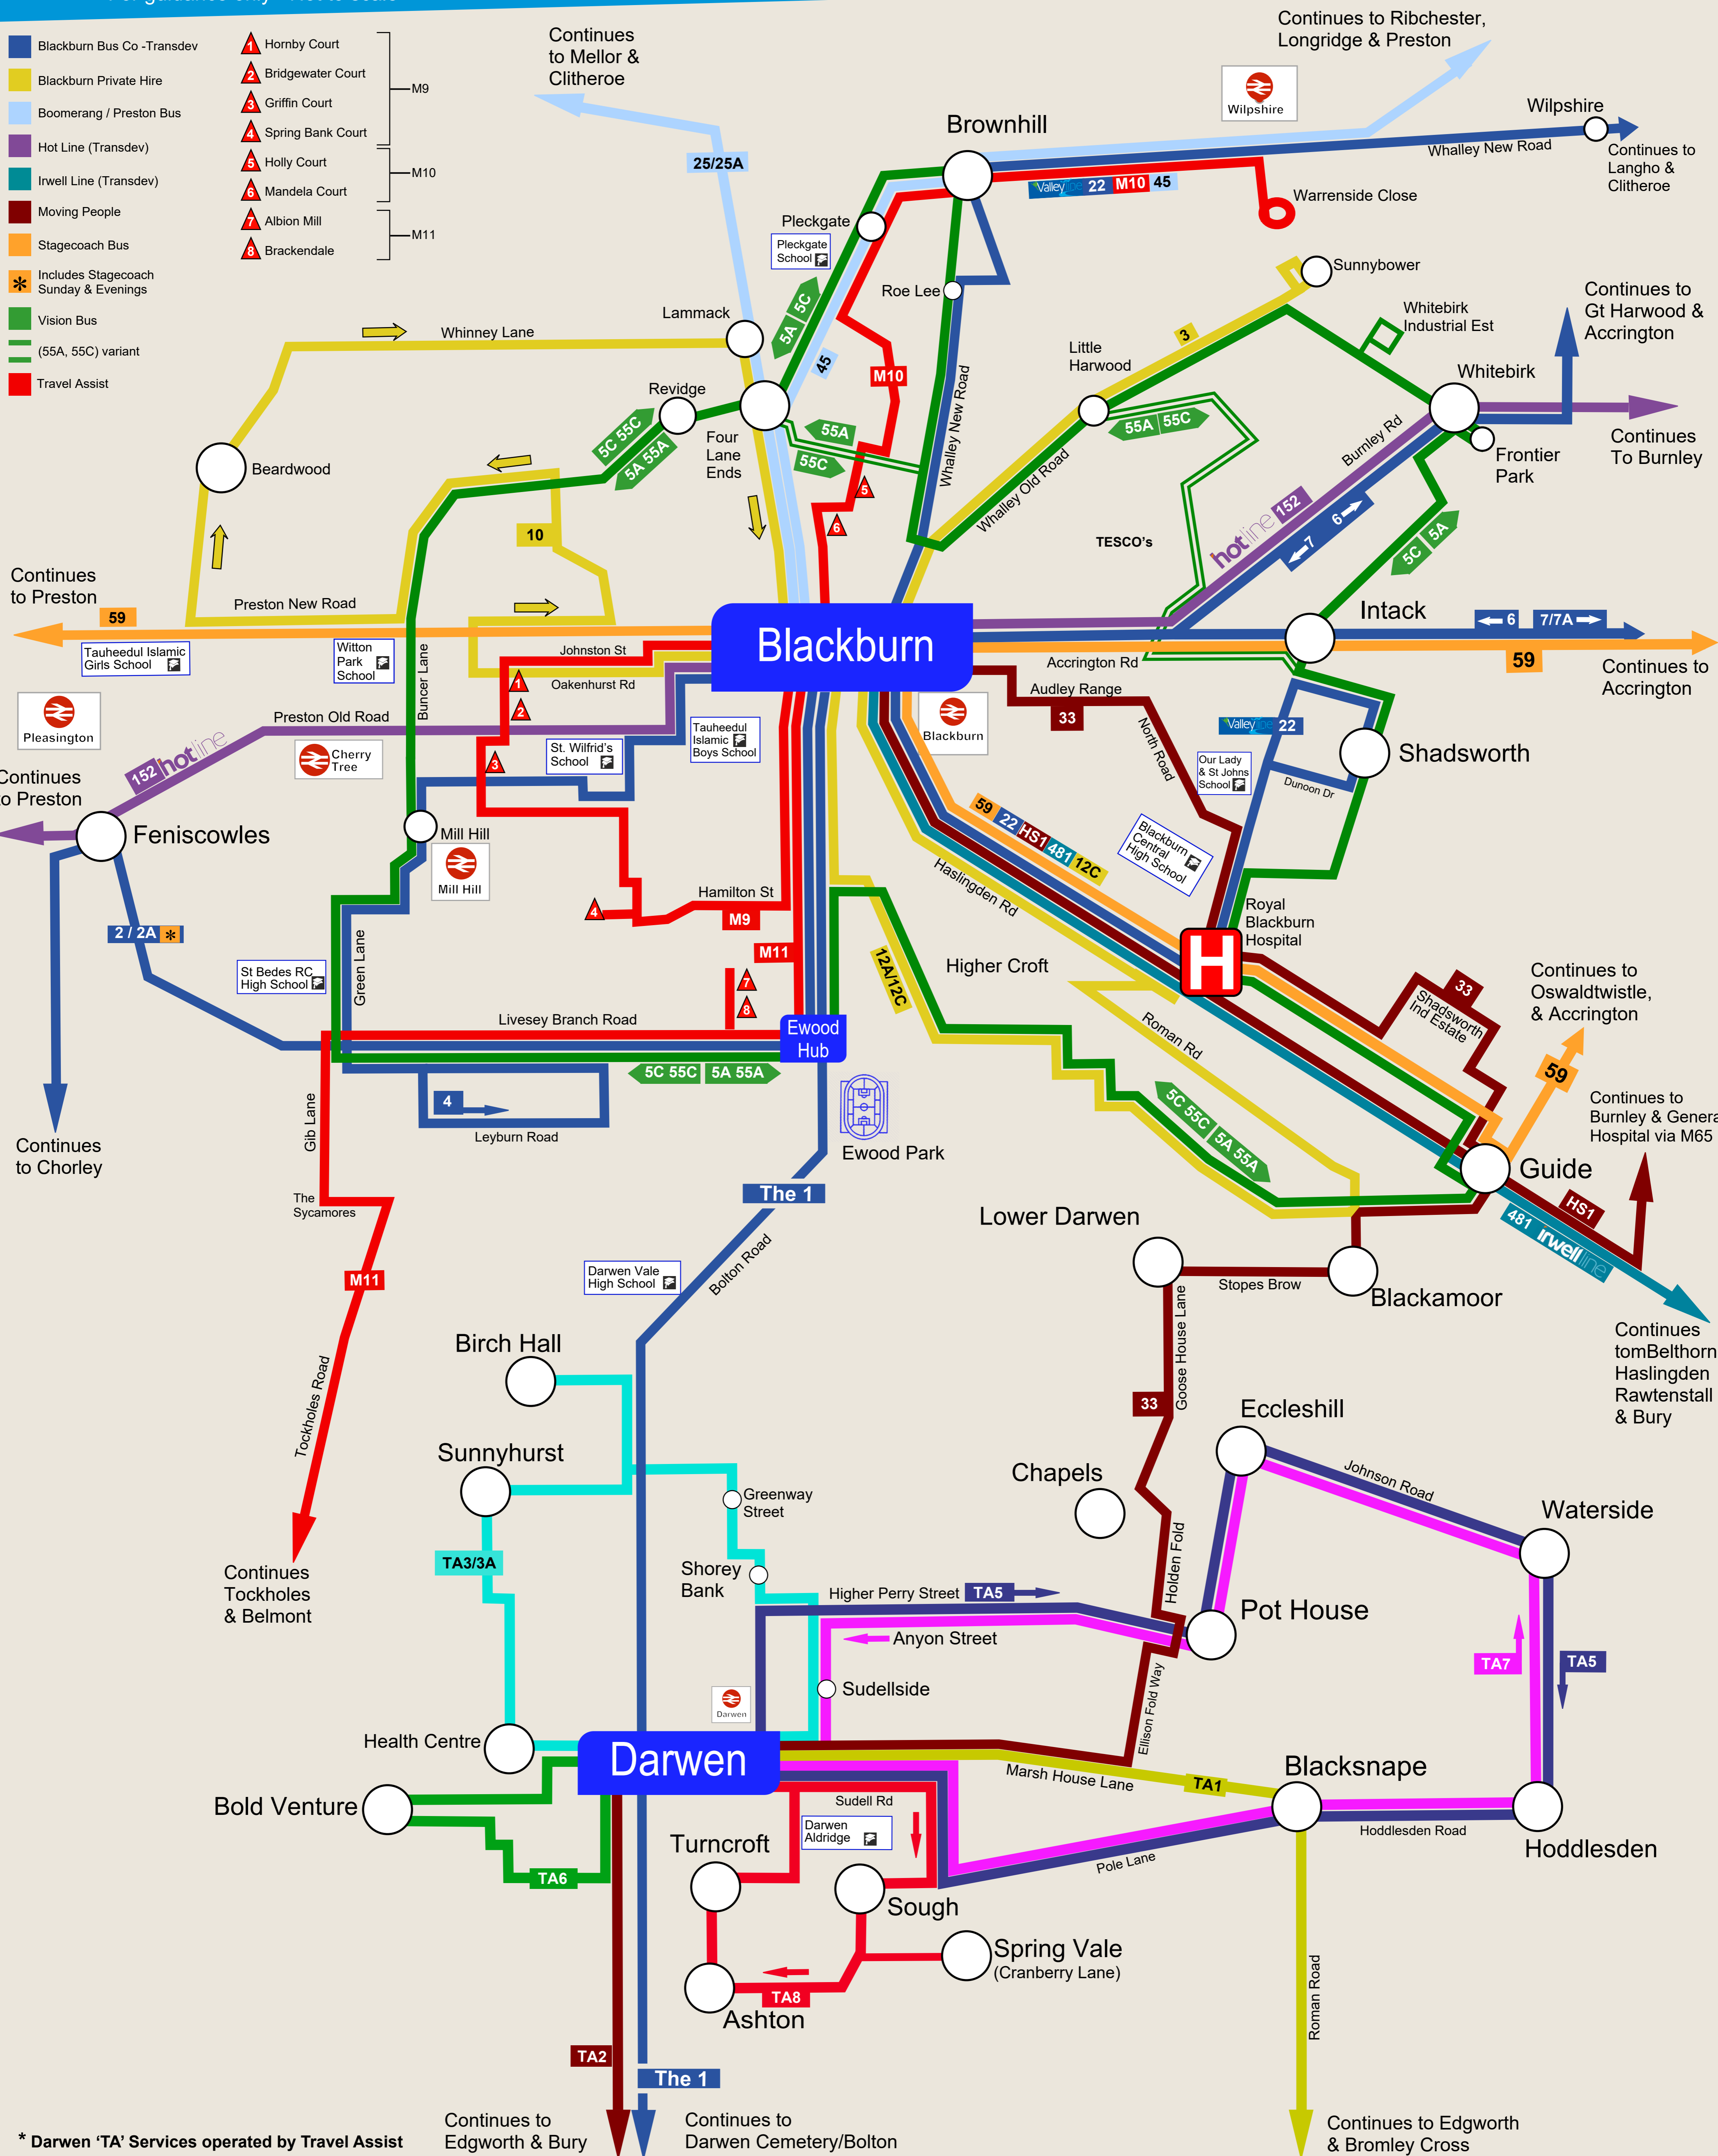

Effective: 4<sup>th</sup> May 2025

For guidance only - Not to scale

- █ Blackburn Bus Co -Transdev
- █ Blackburn Private Hire
- █ Boomerang / Preston Bus
- █ Hot Line (Transdev)
- █ Irwell Line (Transdev)
- █ Moving People
- █ Stagecoach Bus
- █ Vision Bus
- █ (55A, 55C) variant
- █ Travel Assist

- ▲ Hornby Court
- ▲ Bridgewater Court
- ▲ Griffin Court
- ▲ Spring Bank Court
- ▲ Holly Court
- ▲ Mandela Court
- ▲ Albion Mill
- ▲ Brackendale

\* Darwen 'TA' Services operated by Travel Assist